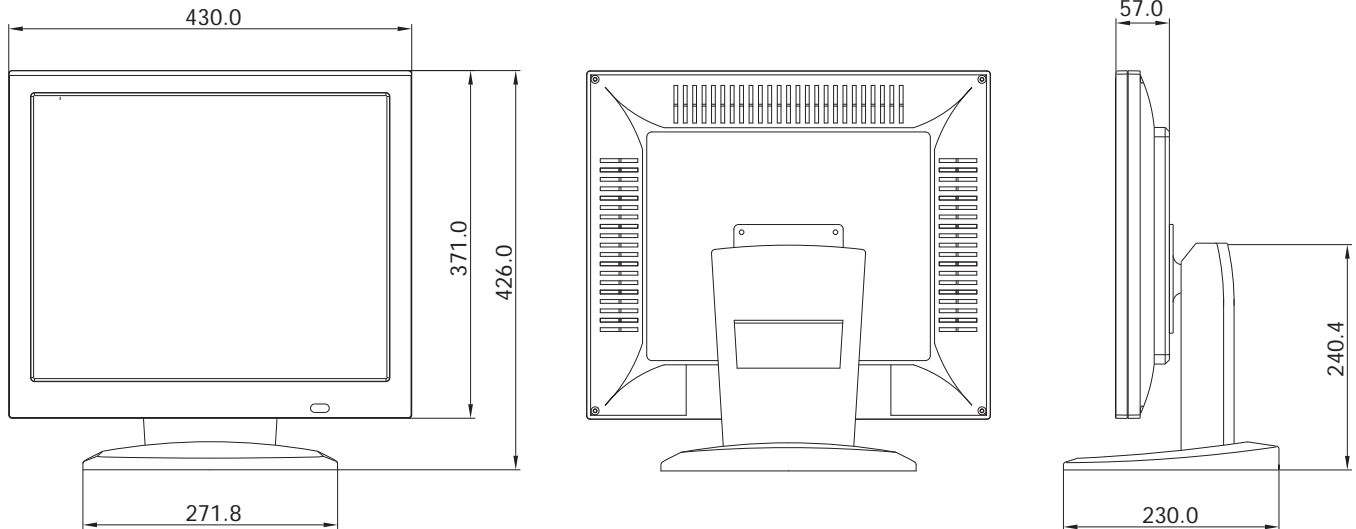

### MAIN FEATURES

- High Resolution 1280x1024
- Thin Cross Section - Less than 2.5" Deep Panel
- 16.2 Million Colors for True Color Rendition
- Multiple Inputs - Composite Video, S-Video, D-Sub
- Audio (Right / Left) Line Inputs and Built-In Speaker
- Audio Outputs - Speaker / Earphone
- Contrast Ratio of 700:1
- Brightness of 300cd/m<sup>2</sup>
- Wide Viewing Angle -160 Degrees (H) x 160 Degrees (V)
- On-Screen Menu Display for Feature and Video Adjustments
- Power Supply Included
- Includes Wireless Remote Control and PC Cable

## DIMENSIONS

## SPECIFICATIONS

MODEL	WDL-1900M
Display Type	Active Matrix Color TFT LCD
Screen Size	19" (Diagonal)
Viewable Size	376.32mm x 301.056mm
Viewing Angle	160 Degrees (H) x 160 Degrees (V)
Pixel Pitch(mm)	0.294(H) x 0.294(V)
Wall Mounting	YES
Brightness	300 cd/m <sup>2</sup>
Resolution	SXGA(1280x1024)
Display Color	16.2M Color
Pixel Format	RGB Vertical Stripe
Interface	Analog
Video Input	Analog R.G.B(0.7Vp-p), S-Video, Composite(0.7Vp-p)
Contrast Ratio	700:1
AC/DC Adaptor	AC 100-240, 60/50Hz, DC12V/4.58A
Built-in Speakers	With Speaker(2W x 2 Stereo)
Plug & Play Level	VESA DDC 1/2B
I/O Connector	DC Power In(DC 12V), VGA 15Pin D-Sub, Audio_L/R In & Speaker Out & Speaker In TV In(Optional), VIDEO 1/2, S-VHS, Rear gear signal, External source signal(Optional)
Option	Touch Screen / WDRV - 7133A
System Type	NTSC / PAL / SECAM / AUTO
Power Requirements	48W, Saving Mode : 5W
Response Time	TR 3 / TF 10 (msec)
Video Source	Composite, S-VHS
Weight (Net)	
Size(WxDxH)	430 x 230 x 426mm (17 x 9 x 16.8inch)