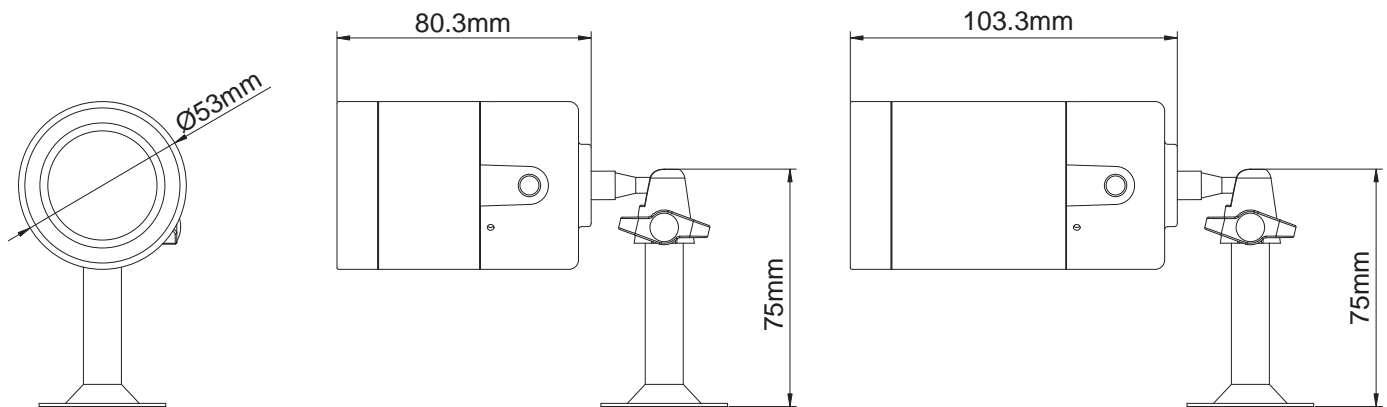

1/3" Vari-Focal Weatherproof Bullet Cameras

WDB-3580 Series (DC12V)
WDBAC-3580 Series (AC & DC Dual Power)

MAIN FEATURES

- Vari-focal 4.0mm - 9.0mm auto iris lens included with every WDB(DC 12V) and WDBAC(AC 24V) bullet camera series
- The auto iris level control will provide adjustments for extreme light conditions
- A heavy duty cast aluminum housing and tamper proof screws provide ultimate protection against vandalism
- The sleek housing allows these bullet cameras to be installed into almost any architectural design
- With 3 mounting holes in the housing, you can install these bullet cameras on any surface and adjust to any angle
- Line lock with vertical phase adjustment makes this camera easy to integrate into matrix systems
- Powerful back light compensation
- Digital signal processing (DSP) on the color bullet camera gives it the best resolution for such a small package
- Camera options include: Color Normal (380TVL), Color High (480TVL), B/W Normal (420TVL)

WELDEX CAN CUSTOMIZE CAMERAS FOR YOUR SPECIFIC NEED!!

WDB-3580 Series (1/3" Vari-Focal Weatherproof Bullet Cameras)

DIMENSIONS

SPECIFICATIONS

Electrical

Input Voltage	AC 24 Volt & DC 12 Volt (WDBAC-3580 Series), 12 Volt DC (WDB-3580 Series)
Power Consumption	200mA or less / 300mA or less
Video Connector	BNC
Power Connector	Bare Leads (WDBAC-3580 Series) , Barrel Plug Connector (WDB-3580 Series)

Video

Pixels	High Resolution - 768 (H) x 494 (V), Normal Resolution - 510 (H) x 492 (V)
S/N Ratio	More than 48dB
Video Output	1.0Vp-p 75ohm
CCD	1/3" Super HAD CCD
Auto Iris	Level Control Adjustment

Physical

Construction	Cast aluminum housing with clear window
Color	Black (Beige Available)
Lens	4.0mm - 9.0mm Vari-Focal Auto Iris Lens
Dimensions	2.08" (53mm) DIA. x 4.06" (103.3mm) L (WDBAC-3580 Series) 2.08" (53mm) DIA. x 3.16" (80.3mm) L (WDB-3580 Series)